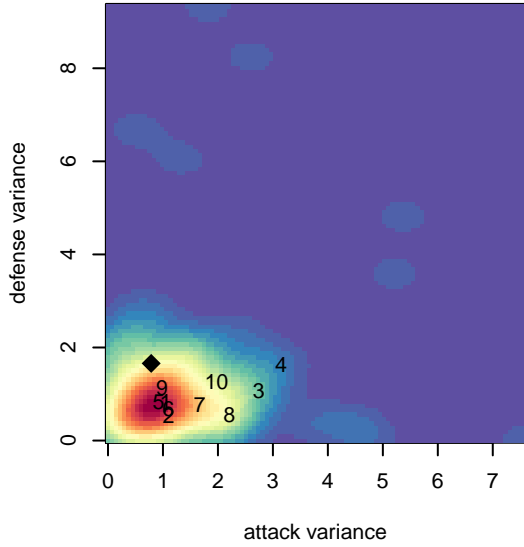

## Blackhills FC Black G99

Blackhills FC  
 Olympia, WA  
 G99 total strength=1755  
 attack=31.84 defense=23.54  
 fall league = RCL G99 Div 3

alt names used:  
 74 Blackhills G99 Black  
 BLACKHILLS FC G 99/00 BLACK A  
 BLACKHILLS FC G 99/00 BLACK A (WA)  
 Blackhills FC G99 Black A  
 Blackhills FC G99 Black

**attack and defense variance (black dot)  
relative to other teams  
and top 10 in region**

**attack and defense rating  
relative to others at age  
and all opponents in last 13 months**

**Performance relative to 13 month average**