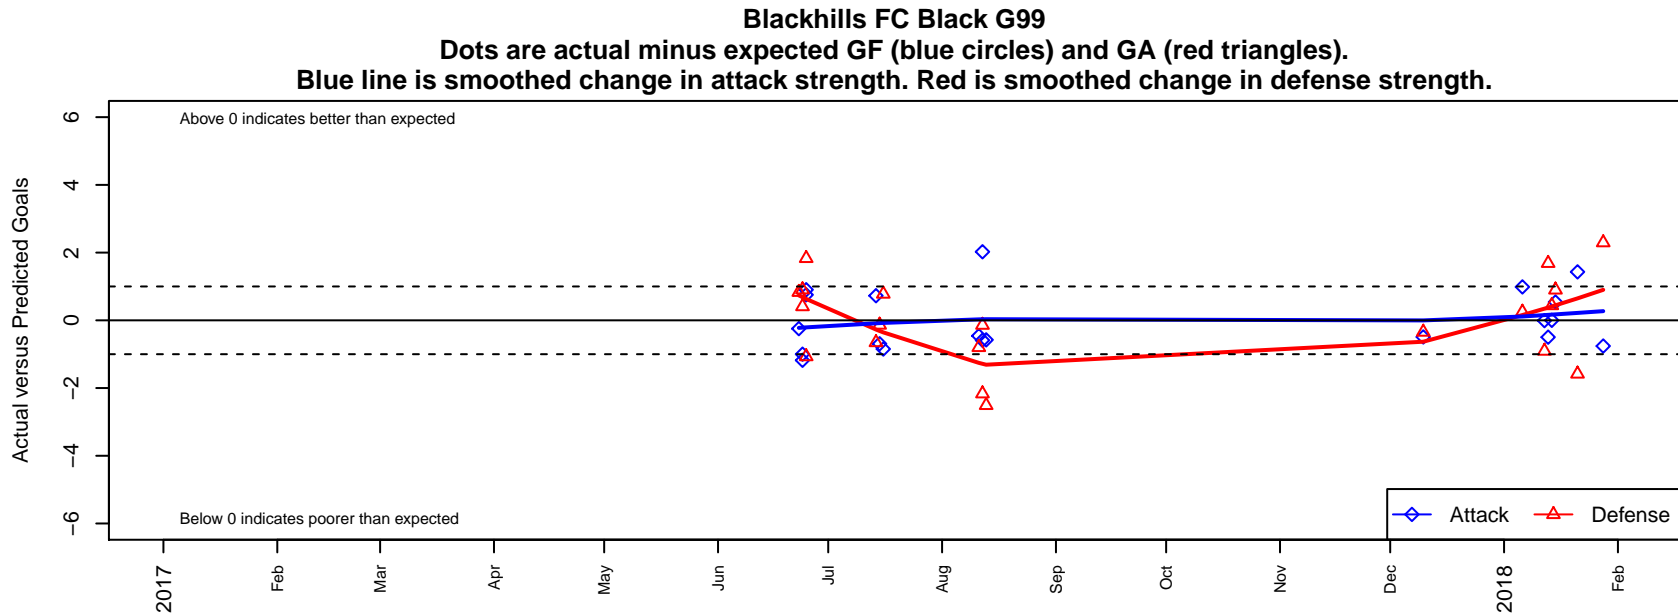

## Blackhills FC Black G99

Blackhills FC  
 Olympia, WA  
 G99 total strength=1755  
 attack=31.84 defense=23.54  
 fall league = RCL G99 Div 3

alt names used:  
 74 Blackhills G99 Black  
 BLACKHILLS FC G 99/00 BLACK A  
 BLACKHILLS FC G 99/00 BLACK A (WA)  
 Blackhills FC G99 Black A  
 Blackhills FC G99 Black

**attack and defense variance (black dot)  
relative to other teams  
and top 10 in region**

**attack and defense rating  
relative to others at age  
and all opponents in last 13 months**

**Performance relative to 13 month average**