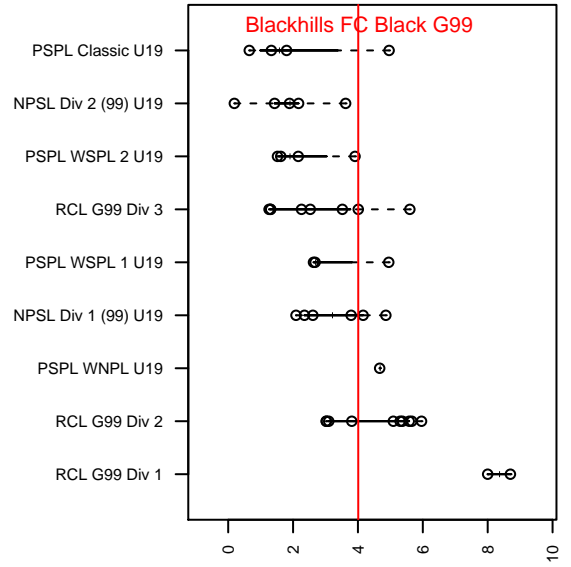

## Blackhills FC Black G99

Blackhills FC  
 Olympia, WA  
 G99 total strength=1755  
 attack=31.84 defense=23.54  
 fall league = RCL G99 Div 3

alt names used:  
 74 Blackhills G99 Black  
 BLACKHILLS FC G 99/00 BLACK A  
 BLACKHILLS FC G 99/00 BLACK A (WA)  
 Blackhills FC G99 Black A  
 Blackhills FC G99 Black

Venues played:  
 2017 Clash At the Border Super Gold/Silver  
 2017 Nike Crossfire Challenge Gold Group U19  
 2017 Rimland Challenge U17-19  
 2017 RCL G99 Div 3  
 2017 Portland Winter Showcase U19

**attack and defense variance (black dot)  
relative to other teams  
and top 10 in region**

**attack and defense rating  
relative to others at age  
and all opponents in last 13 months**

**Performance relative to 13 month average**