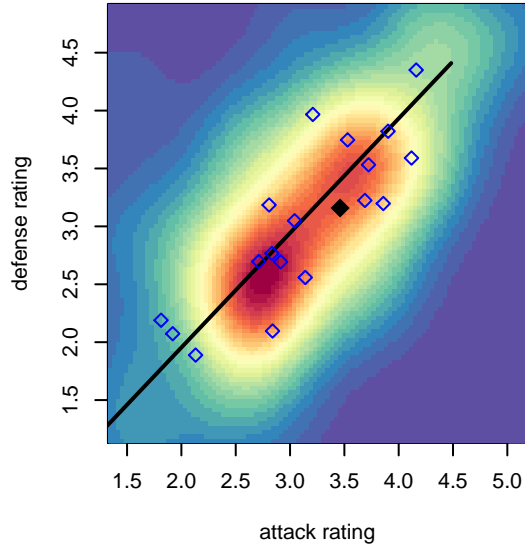

## Blackhills FC Black G99

Blackhills FC  
 Olympia, WA  
 G99 total strength=1755  
 attack=31.84 defense=23.54  
 fall league = RCL G99 Div 3

alt names used:  
 74 Blackhills G99 Black  
 BLACKHILLS FC G 99/00 BLACK A  
 BLACKHILLS FC G 99/00 BLACK A (WA)  
 Blackhills FC G99 Black A  
 Blackhills FC G99 Black

**attack and defense variance (black dot)  
relative to other teams  
and top 10 in region**

**attack and defense rating  
relative to others at age  
and all opponents in last 13 months**

**Performance relative to 13 month average**